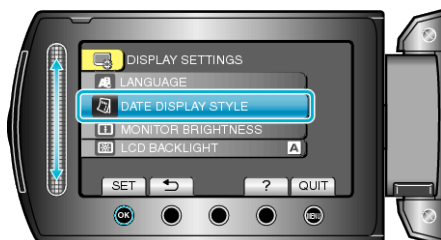

DATE DISPLAY STYLE

Sets the order of year, month, day and the time display format (24H/12H).

1 Touch  to display the menu.

2 Select "DISPLAY SETTINGS" and touch .

3 Select "DATE DISPLAY STYLE" and touch .

4 Set the style of date and time display.

- For date display, set to any format from "month.day.year", "year.month.day", and "day.month.year".
- For time display, set to any format from "12h" and "24h".
- Touch the operation buttons "←" / "→" to move the cursor.
- After setting, touch .