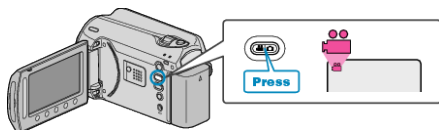

## ZOOM

Sets the maximum zoom ratio.

Setting	Details
39x/OPTICAL	Enables zooming up to 39x.
45x/DYNAMIC	Enables zooming up to 45x.
90x/DIGITAL	Enables zooming up to 90x.
800x/DIGITAL	Enables zooming up to 800x.

### NOTE:

- You can expand the zoom area without degrading the image quality by using dynamic zoom.
- When digital zoom is used, the image becomes grainy as it is digitally enlarged.

## Displaying the Item

1 Select video mode.

2 Touch  to display the menu.

3 Select "ZOOM" and touch .