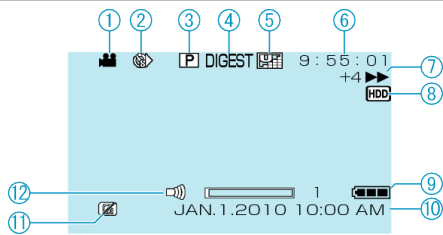

## Video Playback

- 1** Video Mode
- 2** Time-Lapse Recording
- 3** Playlist Playback
- 4** Digest Playback
- 5** Video Quality
- 6** Scene Counter
- 7** Operation Indicator
- 8** Media
- 9** Battery Indicator
- 10** Date/Time
- 11** DROP DETECTION
- 12** Speaker Volume Adjustment