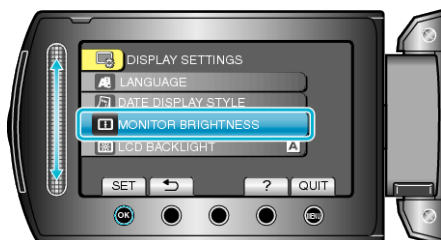

MONITOR BRIGHTNESS

Sets the brightness of the LCD monitor.

1 Touch  to display the menu.

2 Select "DISPLAY SETTINGS" and touch .

3 Select "MONITOR BRIGHTNESS" and touch .

4 Adjust the brightness of the monitor.

- Slide upward to increase the brightness.
- Slide downward to decrease the brightness.
- After setting, touch .