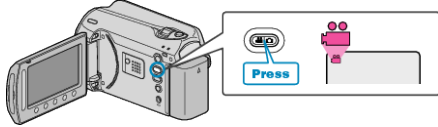

## Playing a Video with Defective Management Information

Plays videos with defective management information.

- 1 Select the playback mode.

- 2 Select video mode.

- 3 Touch  $\odot$  to display the menu.

- 4 Select "PLAYBACK MPG FILE" and touch  $\odot$ .