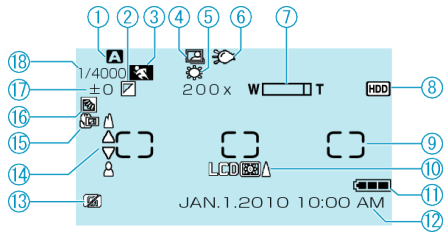

## Common Recording Indications

- 1** Recording Mode
- 2** Effect
- 3** Scene Select
- 4** Auto REC
- 5** White Balance
- 6** Light
- 7** Zoom
- 8** Media
- 9** Metering Area "SPOT"
- 10** Monitor Backlight
- 11** Battery Indicator
- 12** Date/Time
- 13** DROP DETECTION
- 14** Focus
- 15** Tele Macro
- 16** Backlight Compensation
- 17** Brightness
- 18** Shutter Speed