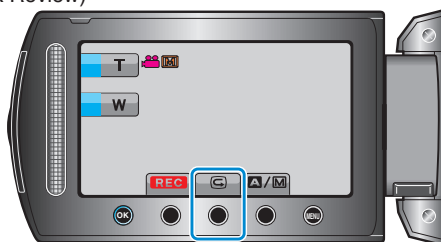

### Checking the Captured Image Immediately

You can check the most recently captured images while in the recording mode. (Quick Review)

---

#### Memo:

- You can also delete the image after checking.
  - Quick Review can no longer recall the most recently captured image once the power is turned off.  
Use the playback mode to check the image in this case.
  - Still Image
-