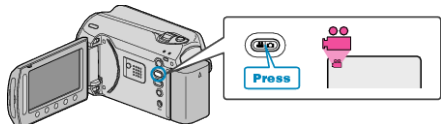

LIGHT

Turns on/off the light.

| Setting | Details |
|---------|---|
| OFF | Does not light up. |
| AUTO | Lights up automatically when the surrounding is dark. |
| ON | Lights up at all times. |

Displaying the Item

1 Select video mode.

2 Touch to display the menu.

3 Select "LIGHT" and touch .