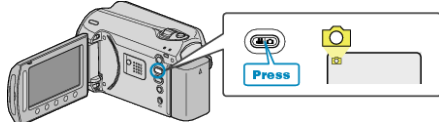

LIGHT

Turns on/off the light.

Setting	Details
OFF	Does not light up.
AUTO	Lights up automatically when the surrounding is dark.
ON	Lights up at all times.

Displaying the Item

1 Select still image mode.

2 Touch  to display the menu.

3 Select "LIGHT" and touch .