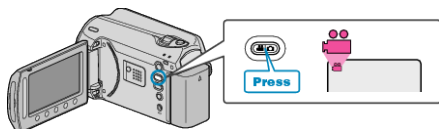

## VIDEO QUALITY

Sets the video quality.

Setting	Details
ULTRA FINE	Enables recording in the best picture quality.
FINE	Enables recording in high picture quality.
NORMAL	Enables recording in standard quality.
ECONOMY	Enables long recordings.

### Displaying the Item

1 Select video mode.

2 Touch  to display the menu.

3 Select "VIDEO QUALITY" and touch .