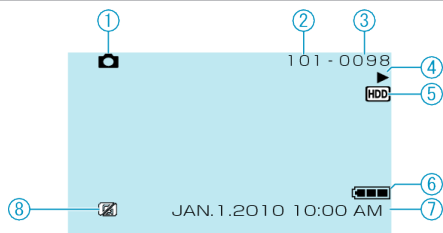

Still Image Playback

- 1** Still Image Mode
- 2** Folder Number
- 3** File Number
- 4** Operation Indicator
- 5** Media
- 6** Battery Indicator
- 7** Date/Time
- 8** DROP DETECTION