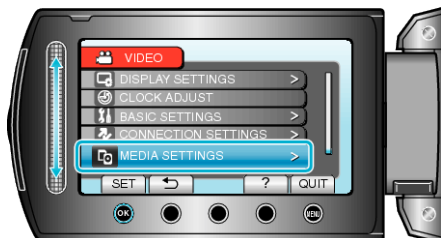

DELETE DATA ON HDD

Execute this process when disposing of this unit or passing it to another person.

1 Touch **OK** to display the menu.

2 Select "MEDIA SETTINGS" and touch **OK**.

3 Select "DELETE DATA ON HDD" and touch **OK**.