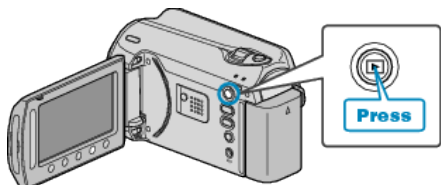

## ON-SCREEN DISPLAY

Sets whether to show on-screen displays such as icons during playback.

Setting	Details
OFF	No display at all.
DISPLAY ALL	Displays everything.
DISPLAY DATE ONLY	Displays the date only.

### Displaying the Item

1 Select the playback mode.

2 Select video mode.

3 Touch **MENU** to display the menu.

4 Select "ON-SCREEN DISPLAY" and touch **OK**.