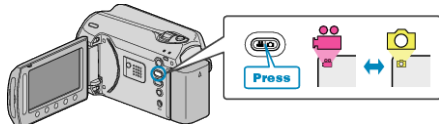

## Protecting All Files

Protects all files.

- 1 Select the playback mode.

- 2 Select video or still image mode.

- 3 Touch  $\odot$  to display the menu.

- 4 Select "EDIT" and touch  $\odot$ .

- 5 Select "PROTECT/CANCEL" and touch  $\odot$ .

- 6 Select "PROTECT ALL" and touch  $\odot$ .

- 7 Select "YES" and touch  $\odot$ .

- After setting, touch  $\odot$ .