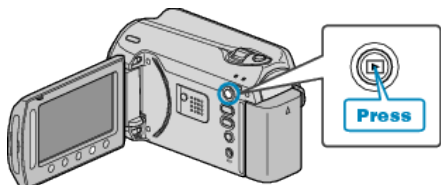

ON-SCREEN DISPLAY

Sets whether to show on-screen displays such as icons during playback.

Setting	Details
OFF	No display at all.
DISPLAY ALL	Displays everything.
DISPLAY DATE ONLY	Displays the date only.

Displaying the Item

1 Select the playback mode.

2 Select still image mode.

3 Touch **MENU** to display the menu.

4 Select "ON-SCREEN DISPLAY" and touch **OK**.