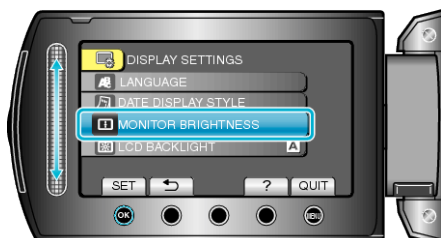

MONITOR BRIGHTNESS

Sets the brightness of the LCD monitor.

1 Touch  to display the menu.

2 Select "DISPLAY SETTINGS" and touch .

3 Select "MONITOR BRIGHTNESS" and touch .

4 Adjust the brightness of the monitor.

- Slide upward to increase the brightness.
- Slide downward to decrease the brightness.
- After setting, touch .