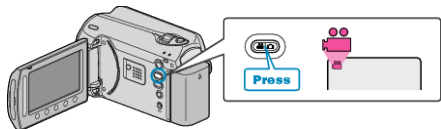

SELECT ASPECT RATIO

Recording with aspect ratio 16:9 or 4:3 can be performed.

Setting	Details
16:9	Sets the aspect ratio to 16:9.
4:3	Sets the aspect ratio to 4:3.

Displaying the Item

1 Select video mode.

2 Touch  to display the menu.

3 Select "SELECT ASPECT RATIO" and touch .