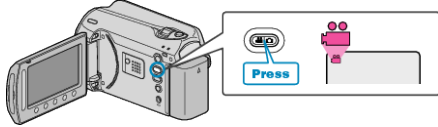

Playing a Video with Defective Management Information

Plays videos with defective management information.

- 1 Select the playback mode.

- 2 Select video mode.

- 3 Touch  to display the menu.

- 4 Select "PLAYBACK MPG FILE" and touch .

- 5 Select the desired video and touch .