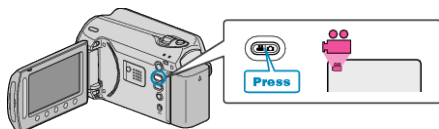

VIDEO QUALITY

Sets the video quality.

Setting	Details
ULTRA FINE	Enables recording in the best picture quality.
FINE	Enables recording in high picture quality.
NORMAL	Enables recording in standard quality.
ECONOMY	Enables long recordings.

Displaying the Item

1 Select video mode.

2 Touch  to display the menu.

3 Select "VIDEO QUALITY" and touch .

NOTE:

- You can change the video quality from the remaining recording time display.
Select the video quality with the slider and touch .