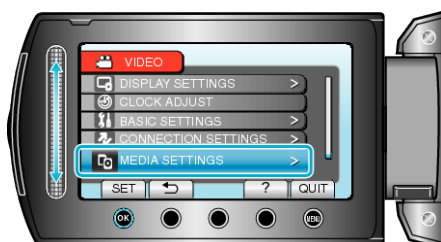

REC MEDIA FOR IMAGE

Sets the recording/playback media of still images.

Setting	Details
HDD	Records still images to the camcorder's built-in HDD.
SD	Records still images to the microSD card.

Displaying the Item

1 Touch  to display the menu.

2 Select "MEDIA SETTINGS" and touch .

3 Select "REC MEDIA FOR IMAGE" and touch .