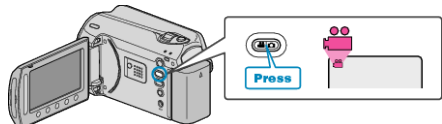

LIGHT

Turns on/off the light.

Setting	Details
OFF	Does not light up.
AUTO	Lights up automatically when the surrounding is dark.
ON	Lights up at all times.

Displaying the Item

1 Select video mode.

2 Touch to display the menu.

3 Select "LIGHT" and touch .