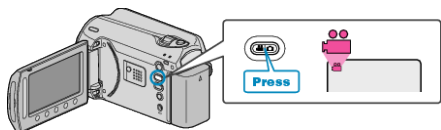

ZOOM

Sets the maximum zoom ratio.

Setting	Details
39x/OPTICAL	Enables zooming up to 39x.
45x/DYNAMIC	Enables zooming up to 45x.
90x/DIGITAL	Enables zooming up to 90x.
800x/DIGITAL	Enables zooming up to 800x.

NOTE:

- You can expand the zoom area without degrading the image quality by using dynamic zoom.
- When digital zoom is used, the image becomes grainy as it is digitally enlarged.

Displaying the Item

1 Select video mode.

2 Touch  to display the menu.

3 Select "ZOOM" and touch .