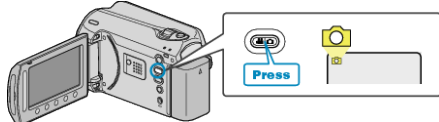

## LIGHT

Turns on/off the light.

Setting	Details
OFF	Does not light up.
AUTO	Lights up automatically when the surrounding is dark.
ON	Lights up at all times.

### Displaying the Item

1 Select still image mode.

2 Touch  to display the menu.

3 Select "LIGHT" and touch .