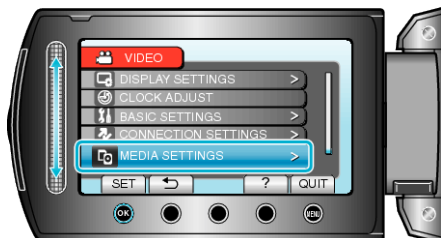

## DELETE DATA ON HDD

Execute this process when disposing of this unit or passing it to another person.

1 Touch **OK** to display the menu.

2 Select "MEDIA SETTINGS" and touch **OK**.

3 Select "DELETE DATA ON HDD" and touch **OK**.

4 Select "YES" and touch **OK**.

- After deleting the data, touch **OK**.