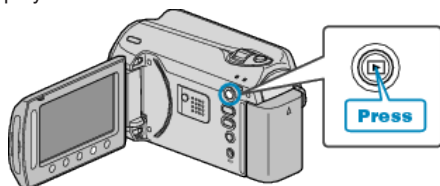

## Deleting Playlists

Delete the playlists that you have created.

1 Select the playback mode.

2 Select video mode.

3 Touch  $\odot$  to display the menu.

4 Select "EDIT PLAYLIST" and touch  $\odot$ .

5 Select "DELETE" and touch  $\odot$ .