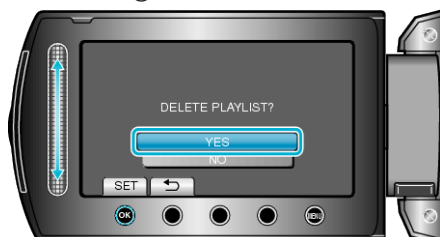

- After deleting is complete, the screen returns to the delete playlist selection screen.

- After deleting, touch $\odot$.