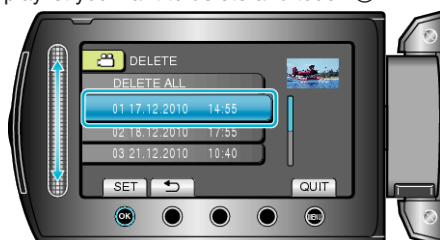

## Deleting Playlists

Delete the playlists that you have created.

1 Select the playback mode.

2 Select video mode.

3 Touch  $\odot$  to display the menu.

4 Select "EDIT PLAYLIST" and touch  $\odot$ .

5 Select "DELETE" and touch  $\odot$ .

6 Select the playlist you want to delete and touch  $\odot$ .

- All created playlists will be deleted when "DELETE ALL" is selected.

7 Select "YES" and touch  $\odot$ .

- After deleting is complete, the screen returns to the delete playlist selection screen.