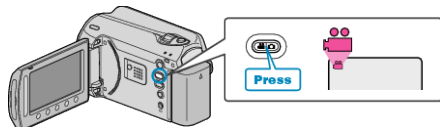

## Deleting Playlists

Delete the playlists that you have created.

1 Select the playback mode.

2 Select video mode.

3 Touch  $\odot$  to display the menu.

4 Select "EDIT PLAYLIST" and touch  $\odot$ .

5 Select "DELETE" and touch  $\odot$ .

6 Select the playlist you want to delete and touch  $\odot$ .

- All created playlists will be deleted when "DELETE ALL" is selected.

7 Select "YES" and touch  $\odot$ .

- After deleting is complete, the screen returns to the delete playlist selection screen.