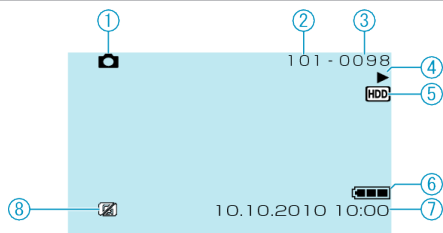

## Still Image Playback

- 1 Still Image Mode
- 2 Folder Number
- 3 File Number
- 4 Operation Indicator
- 5 Media
- 6 Battery Indicator
- 7 Date/Time
- 8 DROP DETECTION