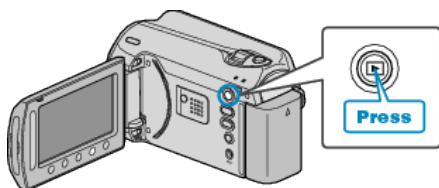

## Protecting All Files

Protects all files.

1 Select the playback mode.

2 Select video or still image mode.

3 Touch  $\odot$  to display the menu.

4 Select "EDIT" and touch  $\odot$ .

5 Select "PROTECT/CANCEL" and touch  $\odot$ .

6 Select "PROTECT ALL" and touch  $\odot$ .

7 Select "YES" and touch  $\odot$ .

• After setting, touch  $\odot$ .