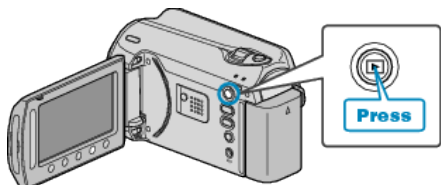

ON-SCREEN DISPLAY

Sets whether to show on-screen displays such as icons during playback.

Setting	Details
OFF	No display at all.
DISPLAY ALL	Displays everything.
DISPLAY DATE ONLY	Displays the date only.

Displaying the Item

1 Select the playback mode.

2 Select video mode.

3 Touch **MENU** to display the menu.

4 Select "ON-SCREEN DISPLAY" and touch **OK**.