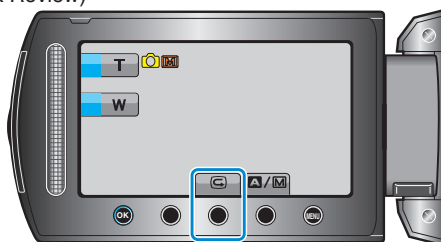

Checking the Captured Image Immediately

You can check the most recently captured images while in the recording mode. (Quick Review)

Memo:

- You can also delete the image after checking.
 - Quick Review can no longer recall the most recently captured image once the power is turned off.
Use the playback mode to check the image in this case.
 - Video
-