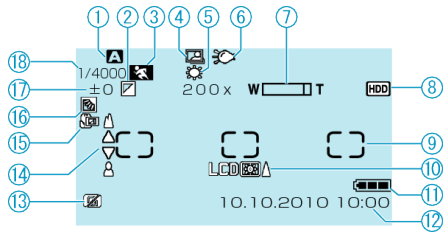

Common Recording Indications

- 1** Recording Mode
- 2** Effect
- 3** Scene Select
- 4** Auto REC
- 5** White Balance
- 6** Light
- 7** Zoom
- 8** Media
- 9** Metering Area "SPOT"
- 10** Monitor Backlight
- 11** Battery Indicator
- 12** Date/Time
- 13** DROP DETECTION
- 14** Focus
- 15** Tele Macro
- 16** Backlight Compensation
- 17** Brightness
- 18** Shutter Speed