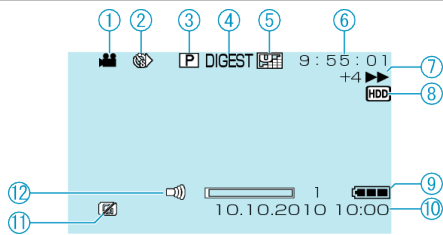

Video Playback

- 1** Video Mode
- 2** Time-Lapse Recording
- 3** Playlist Playback
- 4** Digest Playback
- 5** Video Quality
- 6** Scene Counter
- 7** Operation Indicator
- 8** Media
- 9** Battery Indicator
- 10** Date/Time
- 11** DROP DETECTION
- 12** Speaker Volume Adjustment