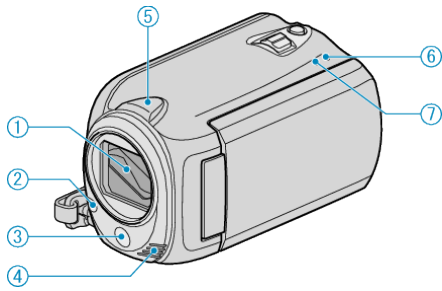

Front

1 Lens/Lens Cover (GZ-HD620 only)

- Do not touch the lens and lens cover.
- Do not cover the lens with your fingers during video recording.

2 Light (GZ-HD620 only)

- Turn on the light when shooting in dark places.

3 Remote Sensor (GZ-HD620 only)

- Do not cover the sensor with your fingers when using the remote control.

4 Stereo Microphone

- Do not cover the microphone with your fingers during video recording.

5 Camera Sensor

- Do not cover the sensor with your fingers during video recording.

6 POWER/CHARGE Lamp

- Lights up: Power "ON"
- Blinks: Charging in progress
- Goes out: Charging finished

7 ACCESS Lamp

- Recording or playback is in progress when the lamp lights up or blinks.
- Do not remove the battery pack, AC adapter, or microSD card.