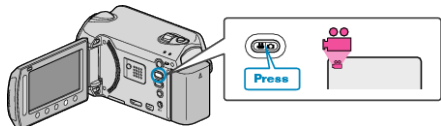

LIGHT (GZ-HD620 only)

Turns on/off the light.

Setting	Details
OFF	Does not light up.
AUTO	Lights up automatically when the surrounding is dark.
ON	Lights up at all times.

Displaying the Item

1 Select video mode.

2 Touch to display the menu.

3 Select "LIGHT" and touch .