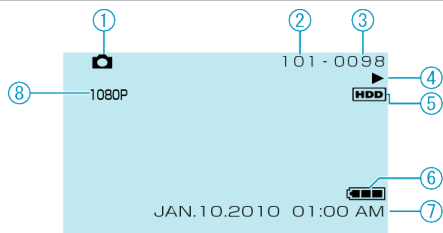

Still Image Playback

- 1 Still Image Mode
- 2 Folder Number
- 3 File Number
- 4 Operation Indicator
- 5 Media
- 6 Battery Indicator
- 7 Date/Time
- 8 Output with 1080p