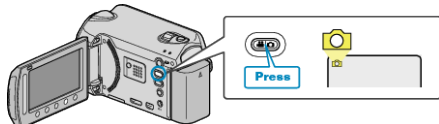

## IMAGE SIZE

Sets the image size (number of pixels) for still images.

Setting	Details
1920X1080(2M)	Takes still images in the size of 1920X1080 with aspect ratio 16:9.
1440X1080(1.5M)	Takes still images in the size of 1440X1080 with aspect ratio 4:3.
640X480(0.3M)	Takes still images in the size of 640X480 with aspect ratio 4:3.

### Displaying the Item

1 Select still image mode.

2 Touch  to display the menu.

3 Select "IMAGE SIZE" and touch .