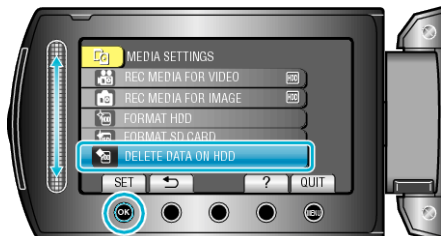

DELETE DATA ON HDD

Execute this process when disposing of this unit or passing it to another person.

1 Touch  to display the menu.

2 Select "MEDIA SETTINGS" and touch .

3 Select "DELETE DATA ON HDD" and touch .