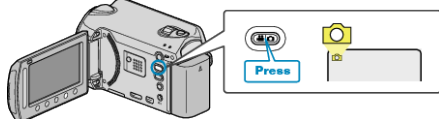

LIGHT (GZ-HD620 only)

Turns on/off the light.

Setting	Details
OFF	Does not light up.
AUTO	Lights up automatically when the surrounding is dark.
ON	Lights up at all times.

Displaying the Item

1 Select still image mode.

2 Touch  to display the menu.

3 Select "LIGHT" and touch .