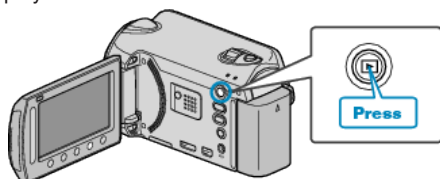

Deleting Playlists

Delete the playlists that you have created.

1 Select the playback mode.

2 Select video mode.

3 Touch MENU to display the menu.

4 Select "EDIT PLAYLIST" and touch OK .

5 Select "DELETE" and touch OK .