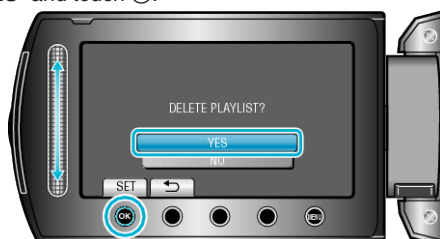

• After deleting, touch OK .

• To exit the screen, touch MENU .