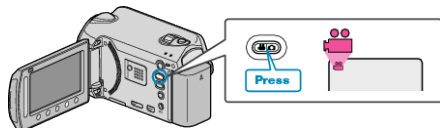

Deleting Playlists

Delete the playlists that you have created.

1 Select the playback mode.

2 Select video mode.

3 Touch MENU to display the menu.

4 Select "EDIT PLAYLIST" and touch OK .

5 Select "DELETE" and touch OK .