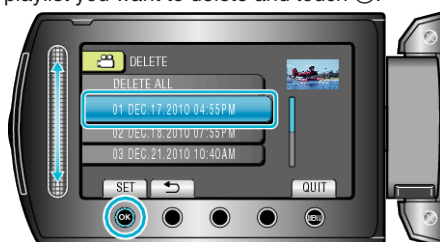

• All created playlists will be deleted when "DELETE ALL" is selected.

7 Select "YES" and touch OK .