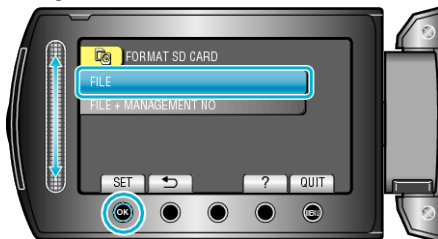

Displaying the Item

1 Touch  to display the menu.

2 Select "MEDIA SETTINGS" and touch .

3 Select "FORMAT SD CARD" and touch .

4 Select the setting and touch .

5 Select "YES" and touch .

- After formatting, touch .