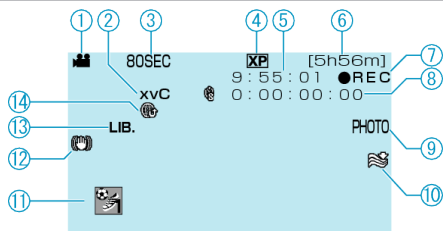

Video Recording

- 1** Video Mode
- 2** x.v.Color
- 3** Time-Lapse Recording
- 4** Video Quality
- 5** Scene Counter
- 6** Remaining Recording Time
- 7** Recording in Progress
- 8** Time-Lapse Recording Counter
- 9** Still Image Recording
- 10** Wind Cut
- 11** Event Recording
- 12** Digital Image Stabilizer
- 13** EXPORT Recording (GZ-HD620 only)
- 14** UPLOAD Recording