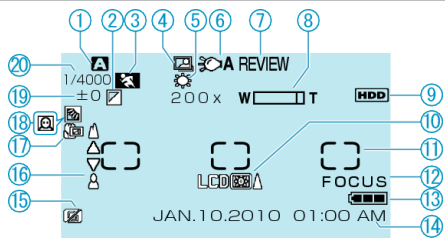

Common Recording Indications

- 1** Recording Mode
- 2** Effect
- 3** Scene Select
- 4** Auto REC
- 5** White Balance
- 6** Light
- 7** Quick Review
- 8** Zoom
- 9** Media
- 10** Monitor Backlight
- 11** Metering Area "SPOT"
- 12** Focus Assist
- 13** Battery Indicator
- 14** Date/Time
- 15** Drop Detection
- 16** Focus
- 17** Tele Macro
- 18** Backlight Compensation
- Face Priority AE/AF
- 19** Brightness
- 20** Shutter Speed