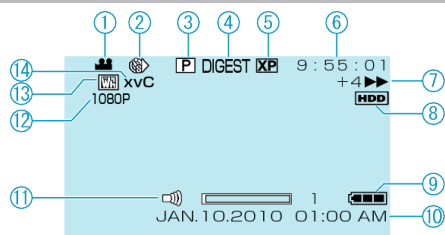

Video Playback

1 Video Mode

2 Time-Lapse Recording

3 Playlist Playback

4 Digest Playback

5 Video Quality

6 Scene Counter

7 Operation Indicator

- The number on the left shows the speed of forward/reverse search.

8 Media

9 Battery Indicator

10 Date/Time

11 Speaker Volume Adjustment

12 Output with 1080p

13 Wipe/Fader

14 x.v.Color