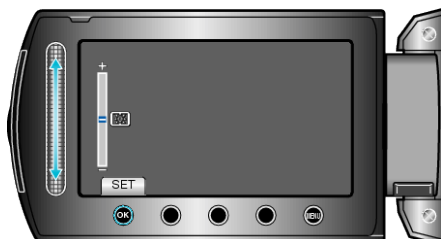

## MONITOR BRIGHTNESS

Sets the brightness of the LCD monitor.

1 Touch  to display the menu.

2 Select "DISPLAY SETTINGS" and touch .

3 Select "MONITOR BRIGHTNESS" and touch .

4 Adjust the brightness of the monitor.

- Slide upward to increase the brightness.
- Slide downward to decrease the brightness.
- After setting, touch .