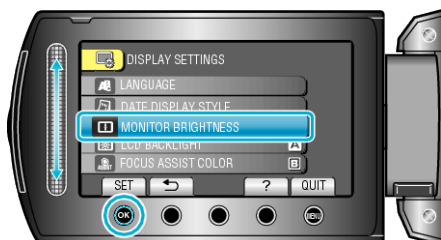

## MONITOR BRIGHTNESS

Sets the brightness of the LCD monitor.

1 Touch  to display the menu.

2 Select "DISPLAY SETTINGS" and touch .

3 Select "MONITOR BRIGHTNESS" and touch .

4 Adjust the brightness of the monitor.

- Slide upward to increase the brightness.
- Slide downward to decrease the brightness.
- After setting, touch .