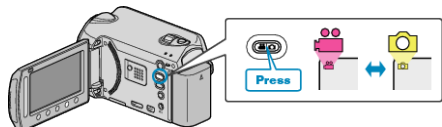

Deleting Folders in the USB External Hard Disk Drive

1 Select video or still image mode.

2 Select "DELETE" and touch **OK**.

3 Select the desired folder and touch **OK**.

4 Select "DELETE" and touch **OK**.

- After deleting, touch **OK**.