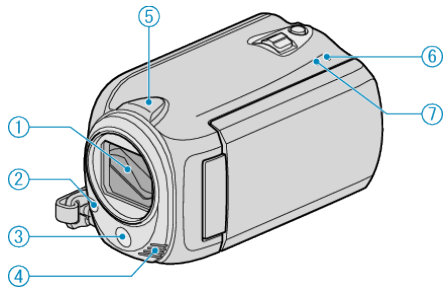

Front

1 Lens/Lens Cover (GZ-HD620 only)

- Do not touch the lens and lens cover.
- Do not cover the lens with your fingers during video recording.

2 Light (GZ-HD620 only)

- Turn on the light when shooting in dark places.

3 Remote Sensor (GZ-HD620 only)

- Do not cover the sensor with your fingers when using the remote control.

4 Stereo Microphone

- Do not cover the microphone with your fingers during video recording.

5 Camera Sensor

- Do not cover the sensor with your fingers during video recording.

6 POWER/CHARGE Lamp

- Lights up: Power "ON"
- Blinks: Charging in progress
- Goes out: Charging finished

7 ACCESS Lamp

- Recording or playback is in progress when the lamp lights up or blinks.
- Do not remove the battery pack, AC adapter, or microSD card.