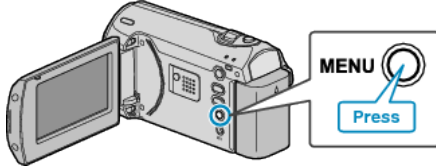

### Playing a Video with Defective Management Information

Plays videos with defective management information.

1 Select the playback mode.

2 Press MENU to display the menu.

3 Select "PLAYBACK MPG FILE" with the ZOOM/SELECT lever and press OK.