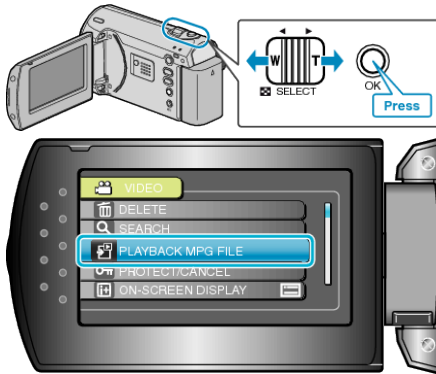

### Playing a Video with Defective Management Information

Plays videos with defective management information.

1 Select the playback mode.

2 Press MENU to display the menu.

3 Select "PLAYBACK MPG FILE" with the ZOOM/SELECT lever and press OK.

4 Select the desired video and press OK.