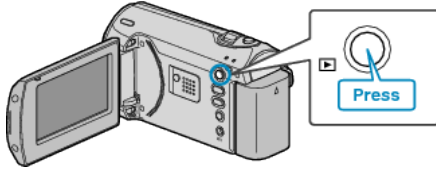

### Playing a Video with Defective Management Information

Plays videos with defective management information.

1 Select the playback mode.

2 Press MENU to display the menu.

3 Select "PLAYBACK MPG FILE" with the ZOOM/SELECT lever and press OK.