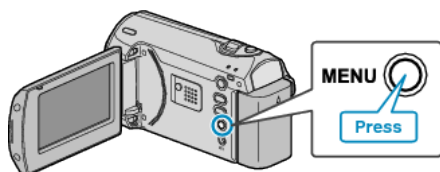

ZOOM

Sets the maximum zoom ratio.

Setting	Details
39x/OPTICAL	Enables zooming up to 39x.
45x/DYNAMIC	Enables zooming up to 45x.
90x/DIGITAL	Enables zooming up to 90x.
800x/DIGITAL	Enables zooming up to 800x.

Memo:

- You can expand the zoom area without degrading the image quality by using dynamic zoom.
- When digital zoom is used, the image becomes grainy as it is digitally enlarged.

Displaying the Item

1 Press MENU to display the menu.