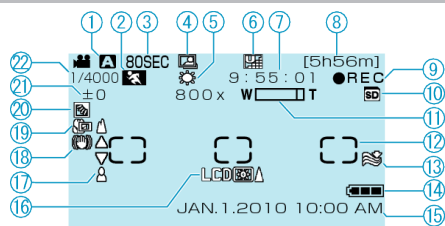

## Recording

- 1** Recording Mode
- 2** Scene Select
- 3** Time-Lapse Recording
- 4** Auto REC
- 5** White Balance
- 6** Video Quality
- 7** Scene Counter
- 8** Remaining Recording Time
- 9** Recording in Progress
- 10** Media
- 11** Zoom
- 12** Metering Area "SPOT"
- 13** Wind Cut
- 14** Battery Indicator
- 15** Date/Time
- 16** Monitor Backlight
- 17** Focus
- 18** DIS
- 19** Tele Macro
- 20** Backlight Compensation
- 21** Brightness
- 22** Shutter Speed