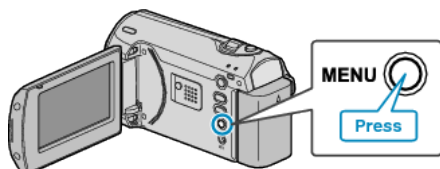

DEMO MODE

Starts playback of the demo mode which introduces the features of this unit.

Setting	Details
OFF	Deactivates the function.
ON	Plays a demonstration of the special features of this unit.

Displaying Demo Mode

- ① Remove the battery pack and SD card.
- ② Connect the AC adapter.
- ③ Open the LCD monitor and turn on the power.
  - Demonstration starts playing after 3 minutes.
  - To stop playback, press OK.

Memo:

- This mode is not available in the playback mode.

Displaying the Item

1. 1 Press MENU to display the menu.