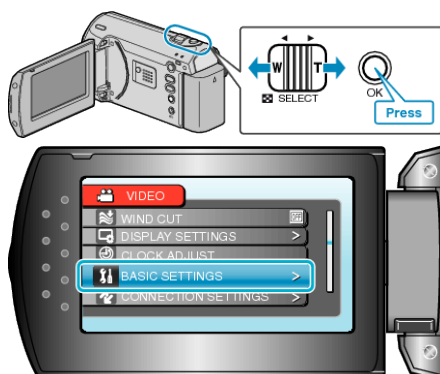

DEMO MODE

Starts playback of the demo mode which introduces the features of this unit.

Setting	Details
OFF	Deactivates the function.
ON	Plays a demonstration of the special features of this unit.

Displaying Demo Mode

- ① Remove the battery pack and SD card.
- ② Connect the AC adapter.
- ③ Open the LCD monitor and turn on the power.
 - Demonstration starts playing after 3 minutes.
 - To stop playback, press OK.

Memo:

- This mode is not available in the playback mode.

Displaying the Item

- 1 Press MENU to display the menu.

- 2 Select "BASIC SETTINGS" with the ZOOM/SELECT lever and press OK.

- 3 Select "DEMO MODE" and press OK.