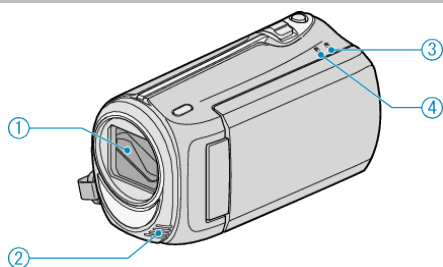

Front**1** Lens/Lens Cover

- Do not touch the lens and lens cover.

2 Monaural Microphone

- Do not cover the microphone with your fingers during video recording.

3 POWER/CHARGE Lamp

- Lights up: Power "ON"
- Blinks: Charging in progress
- Goes out: Charging finished

4 ACCESS Lamp

- Recording or playback is in progress when the lamp lights up or blinks.
Do not remove the battery pack, AC adapter, or SD card.